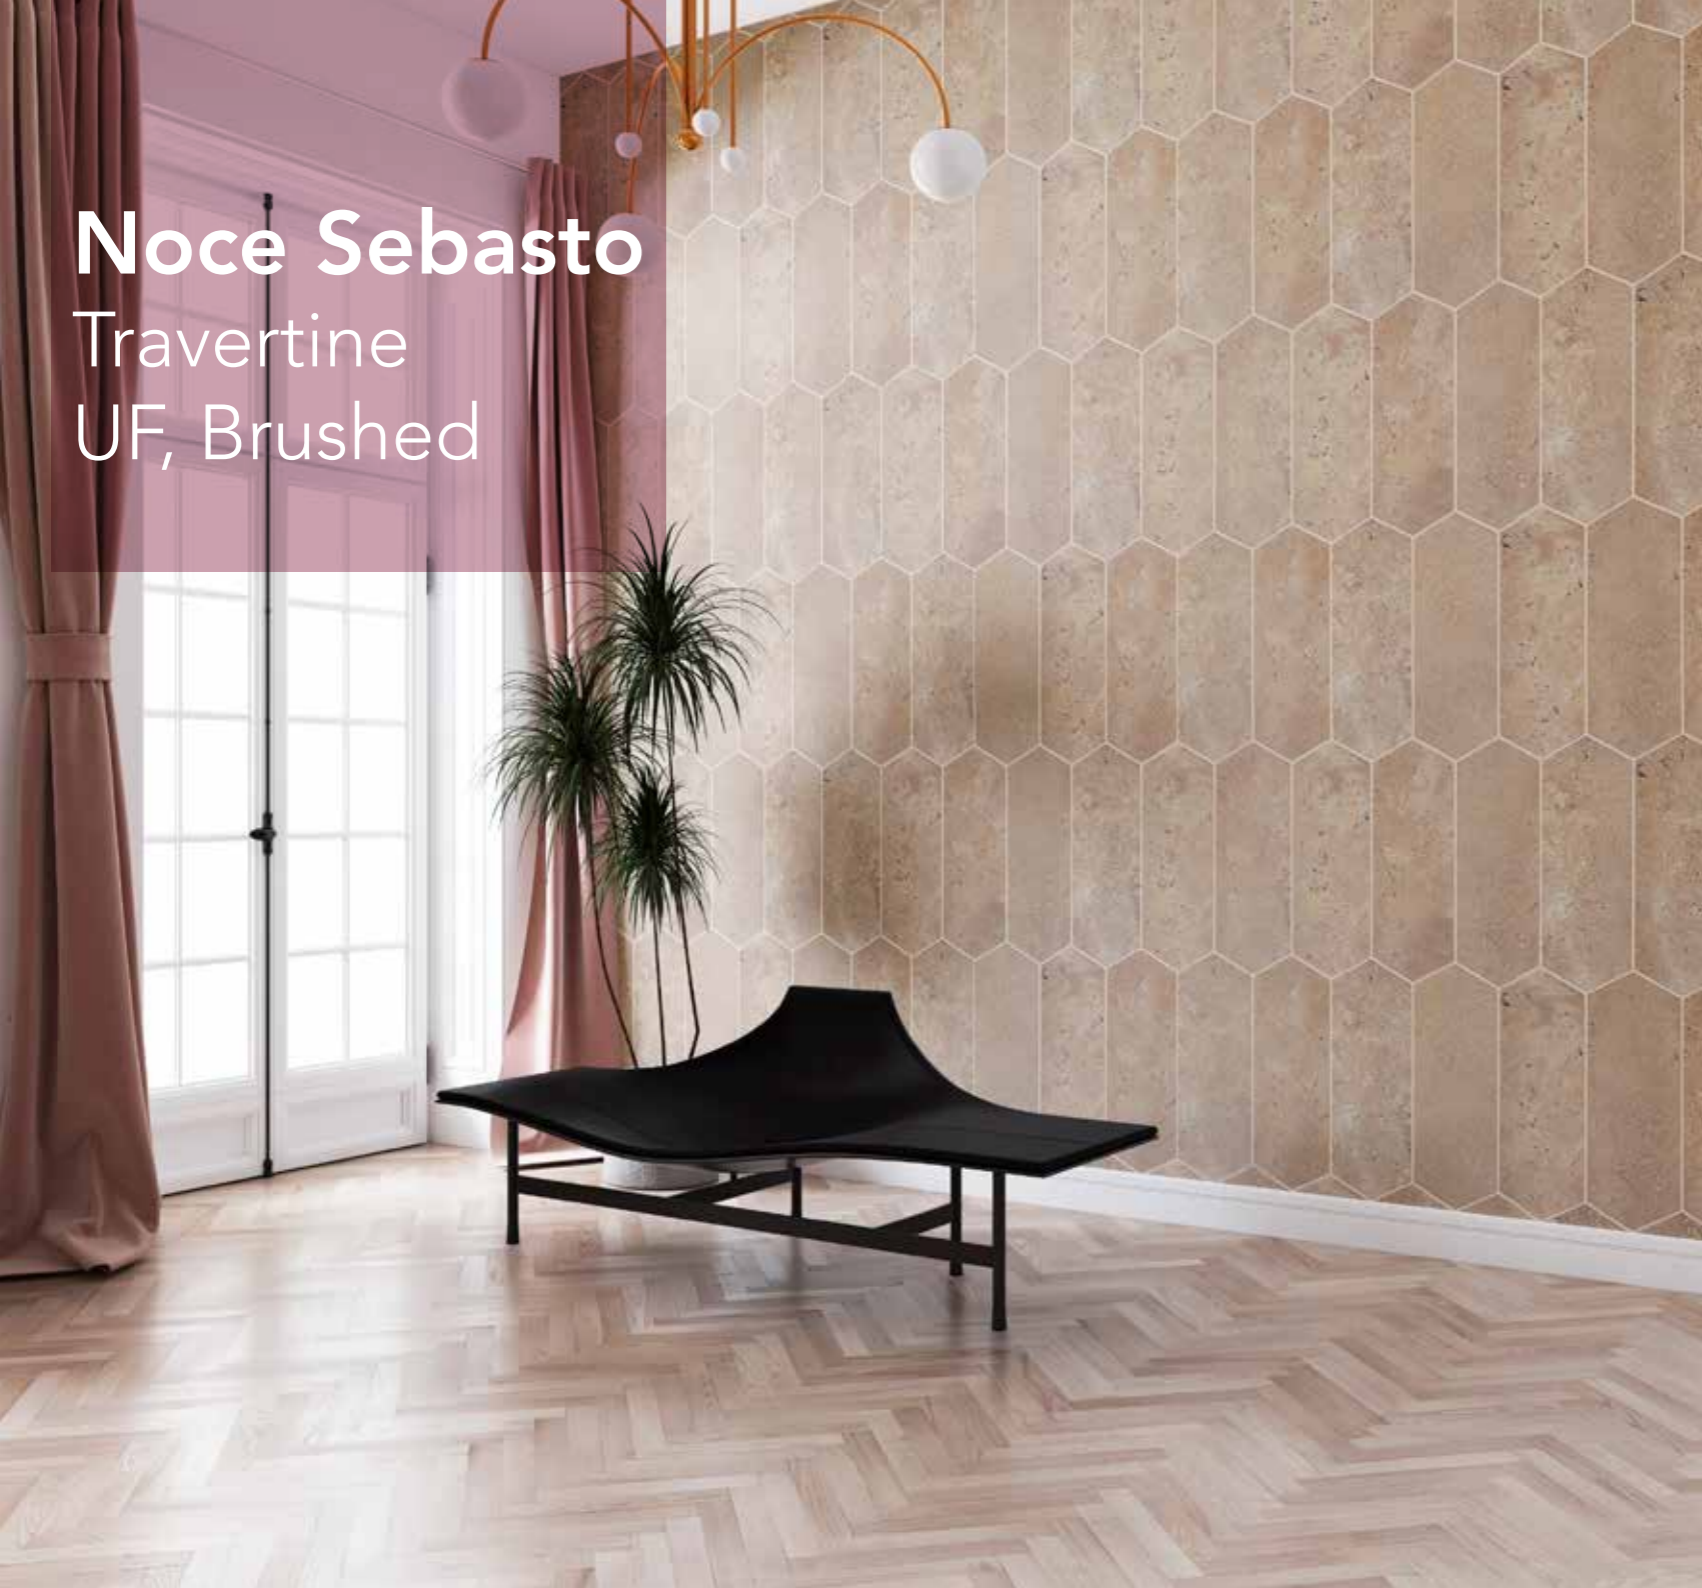

*Available as in 1/2" - 1.2 cm and 1.1/4" - 3 cm thicks*

# Noce Sebasto

Travertine  
UF, Brushed